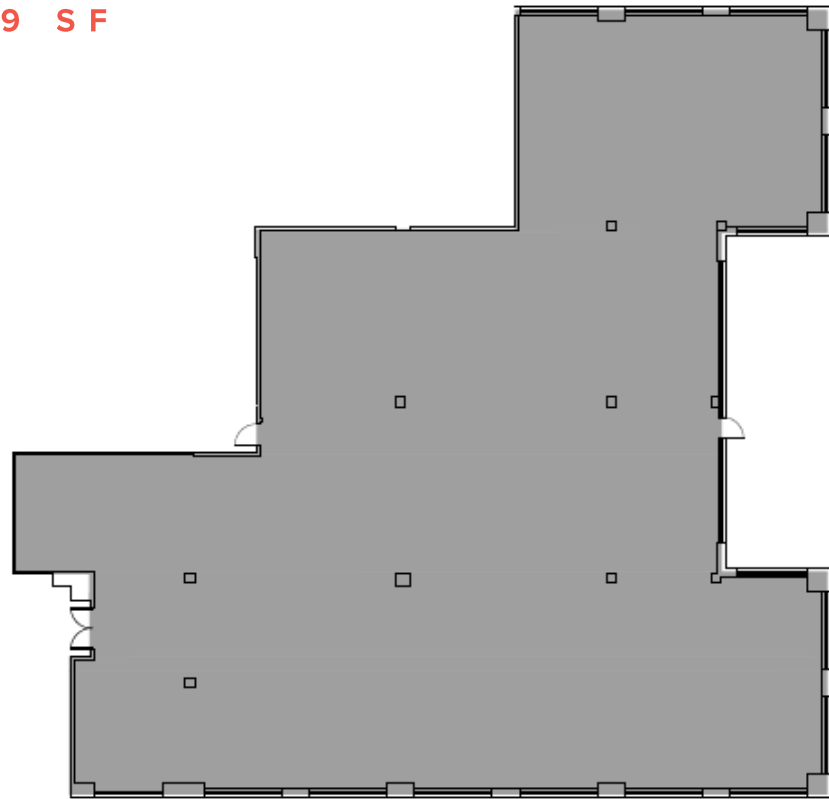

FOR LEASE

PARK AVENUE AT MORRIS COUNTY

Florham Park, NJ

300 CAMPUS DRIVE

1st Floor: Suite 100- 10,439 SF

PLEASE CONTACT:

Adam Englander

Senior Vice President
+1 732 509 2844
adam.Englander@cbre.com